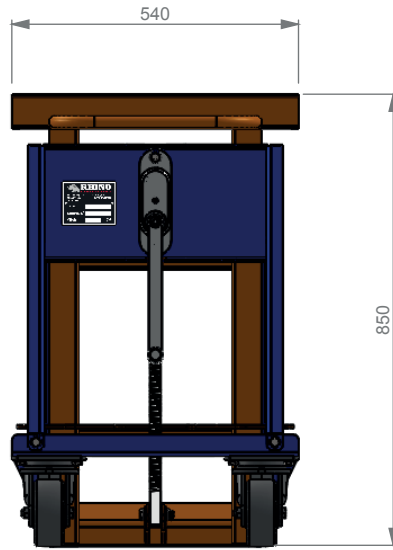

### HTK 2000 series

Lifting capacity	2000kg
Lifting height	435mm
Dimensions	720x950mm WxH
Weight	58Kg (per cart)
Drive	rack and pinion

## ■ BEARING WHEELS

## ■ RACK AND PINION DRIVE

■ DIMENSIONS

HTK2000

HTK1000

HTK2000

HTK1000