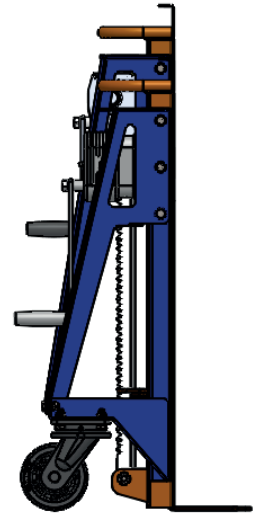

# LIFTING TRANSPORTCART

THE WORK ILLUMINATOR FOR PROFESSIONALS

The HTK serie Lifting Transportwagens is specially developed for transporting heavy equipment on flat industrial floors. This Lifting Transportwagen is compact, practical and easy to use. Thanks to the sturdy design it is possible to move up to 2000 kilograms manually.

Also the Lifting Transportwagen can help you doing maintenance, by lifting a heavy machine so you can easily reach the bottom of the machine.

## ■ BEARING WHEELS

## ■ RACK AND PINION DRIVE

■ DIMENSIONS

HTK2000

HTK1000

HTK2000

HTK1000