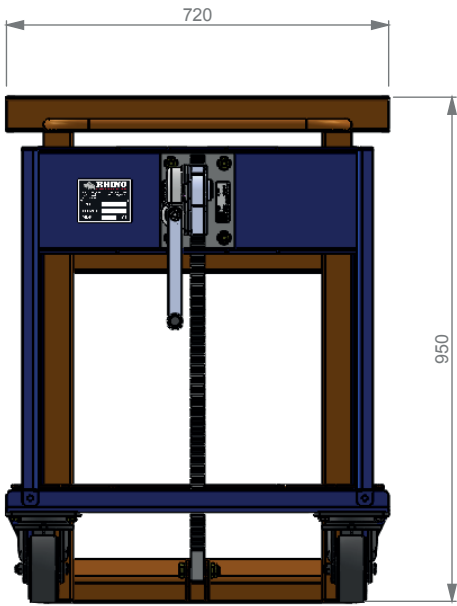

### HTK 2000 series

Lifting capacity	2000kg
Lifting height	435mm
Dimensions	720x950mm WxH
Weight	58Kg (per cart)
Drive	rack and pinion

## ■ BEARING WHEELS

## ■ RACK AND PINION DRIVE

■ DIMENSIONS

HTK2000

HTK1000

HTK2000

HTK1000