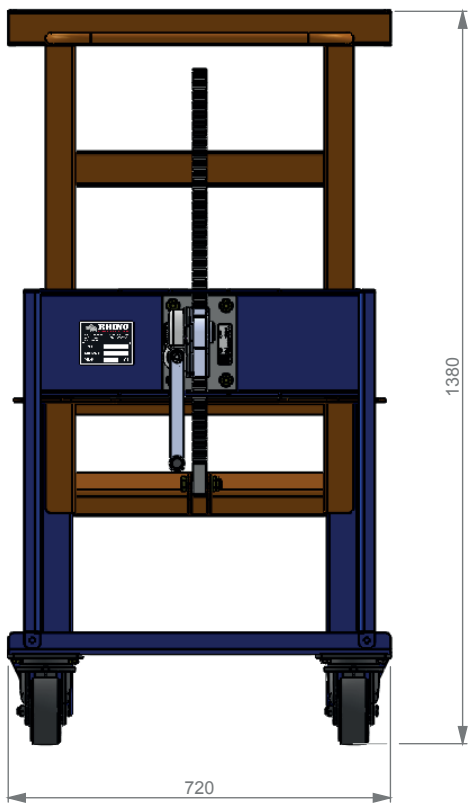

# LIFTING TRANSPORTCART

THE WORK ILLUMINATOR FOR PROFESSIONALS

The HTK serie Lifting Transportwagens is specially developed for transporting heavy equipment on flat industrial floors. This Lifting Transportwagen is compact, practical and easy to use. Thanks to the sturdy design it is possible to move up to 2000 kilograms manually.

### HTK 2000 series

Lifting capacity	2000kg
Lifting height	435mm
Dimensions	720x950mm WxH
Weight	58Kg (per cart)
Drive	rack and pinion

## ■ BEARING WHEELS

## ■ RACK AND PINION DRIVE

■ DIMENSIONS

HTK2000

HTK1000

HTK2000

HTK1000